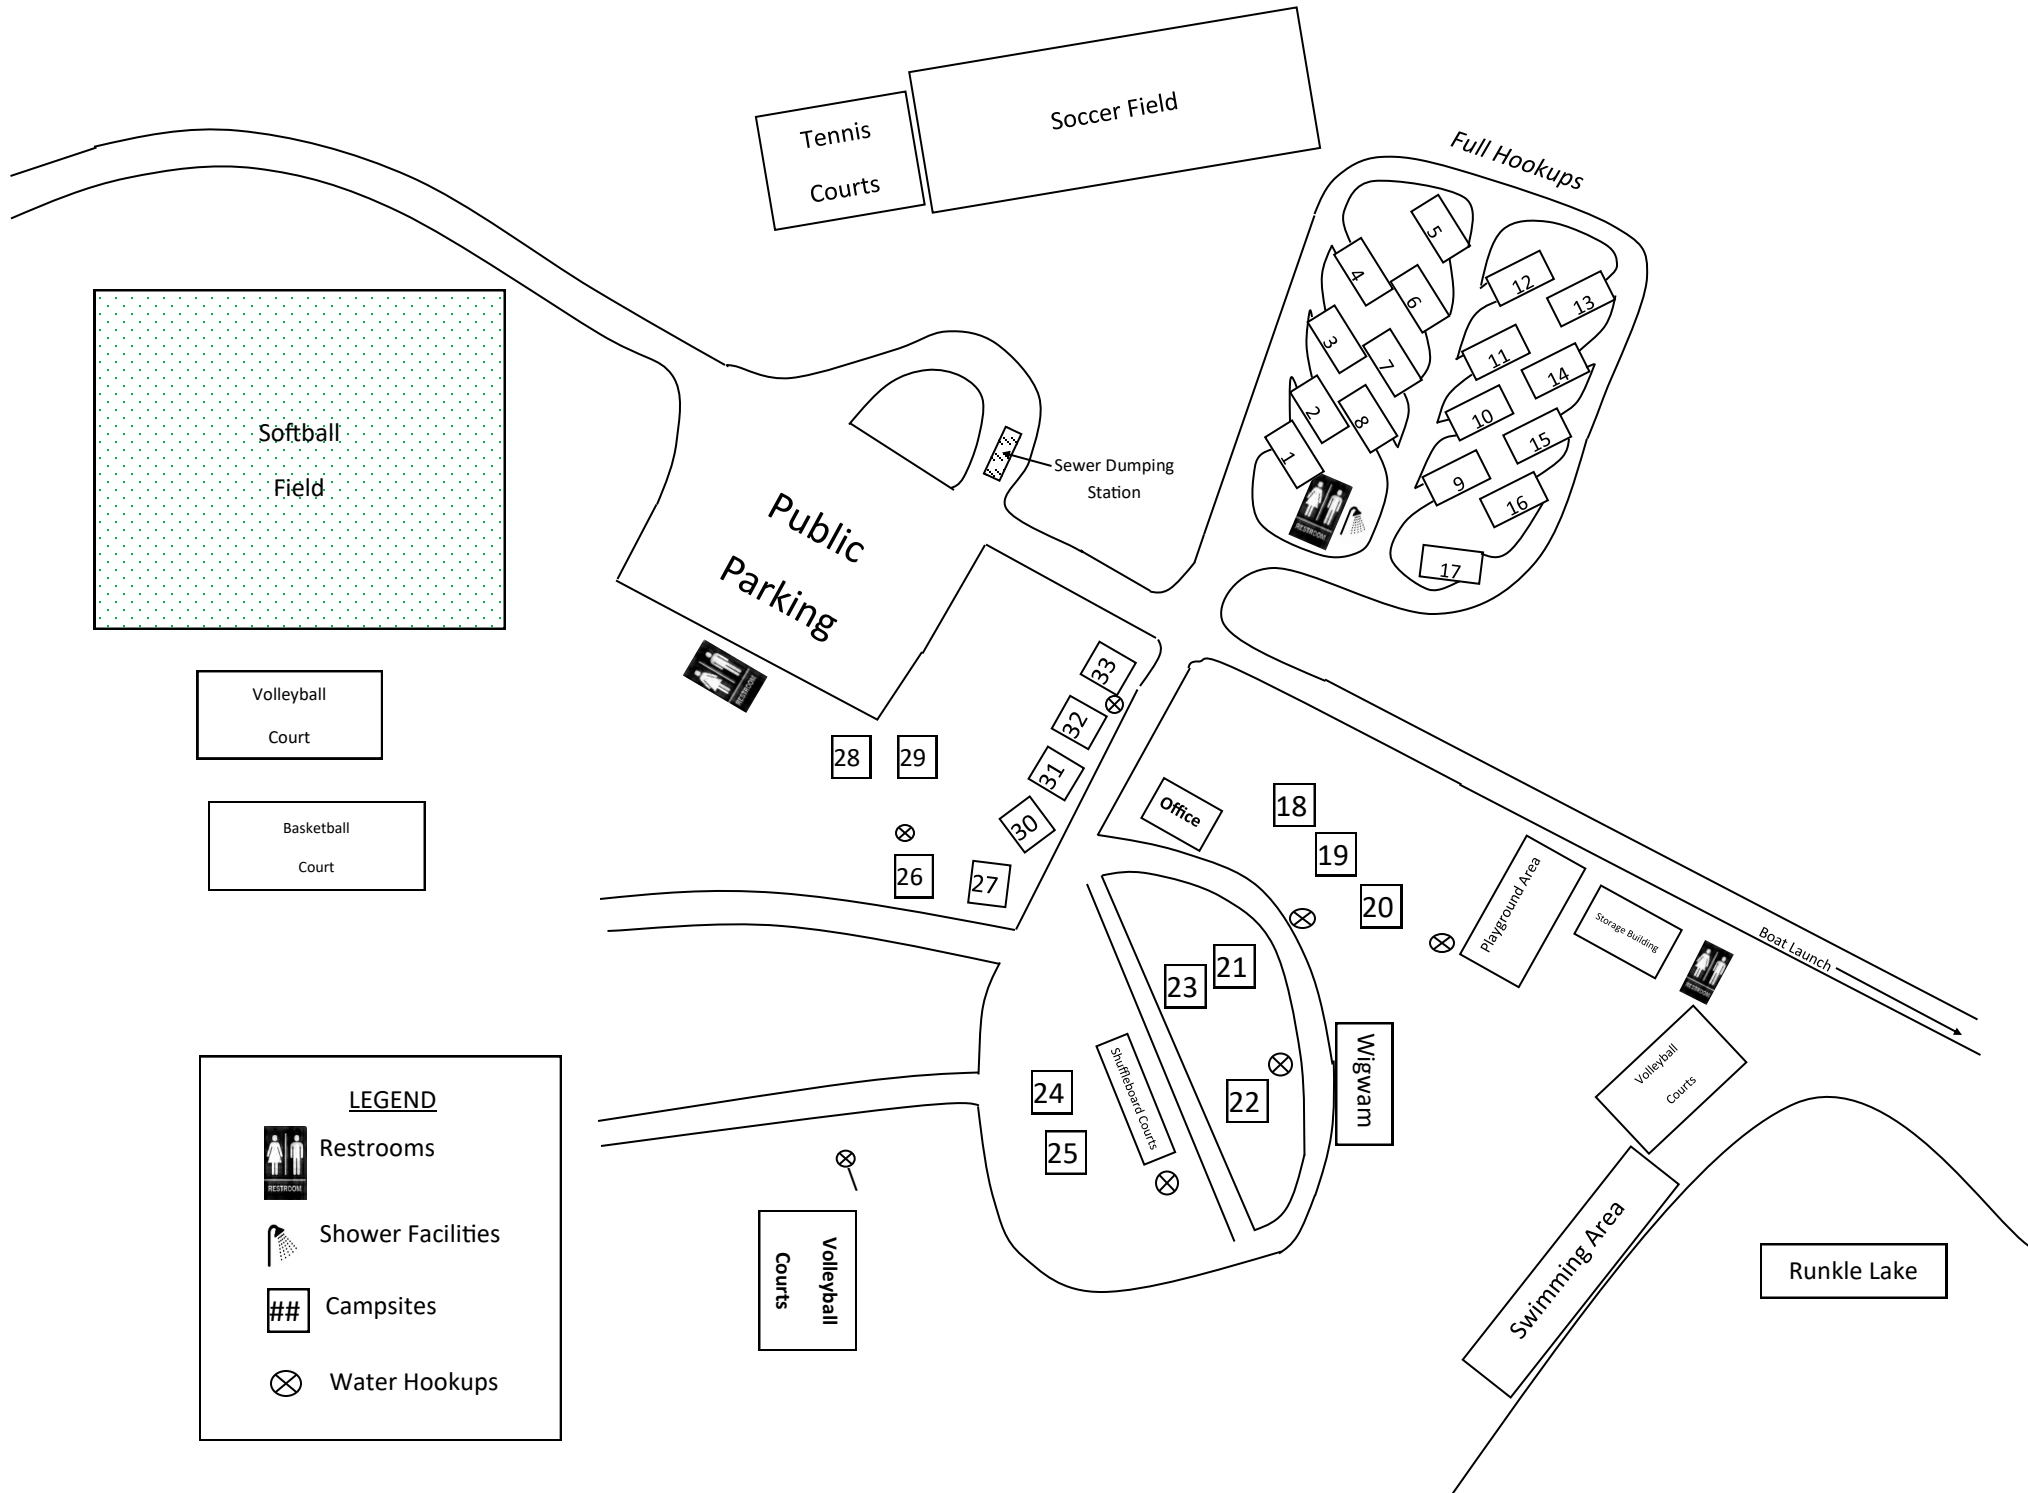

Runkle Lake Campground Map 2018

LEGEND

-  Restrooms
-  Shower Facilities
-  Campsites
-  Water Hookups

Volleyball Court

Basketball Court

Tennis Courts

Soccer Field

Softball Field

Public Parking

Sewer Dumping Station

Full Hookups

Office

Wigwam

Surfboard Courts

Playground Area

Storage Building

Public Parking

Tennis Courts

Soccer Field

Office

Wigwam

Surfboard Courts

Playground Area

Storage Building

Volleyball Courts

Swimming Area

Runkle Lake

Boat Launch

Volleyball Courts