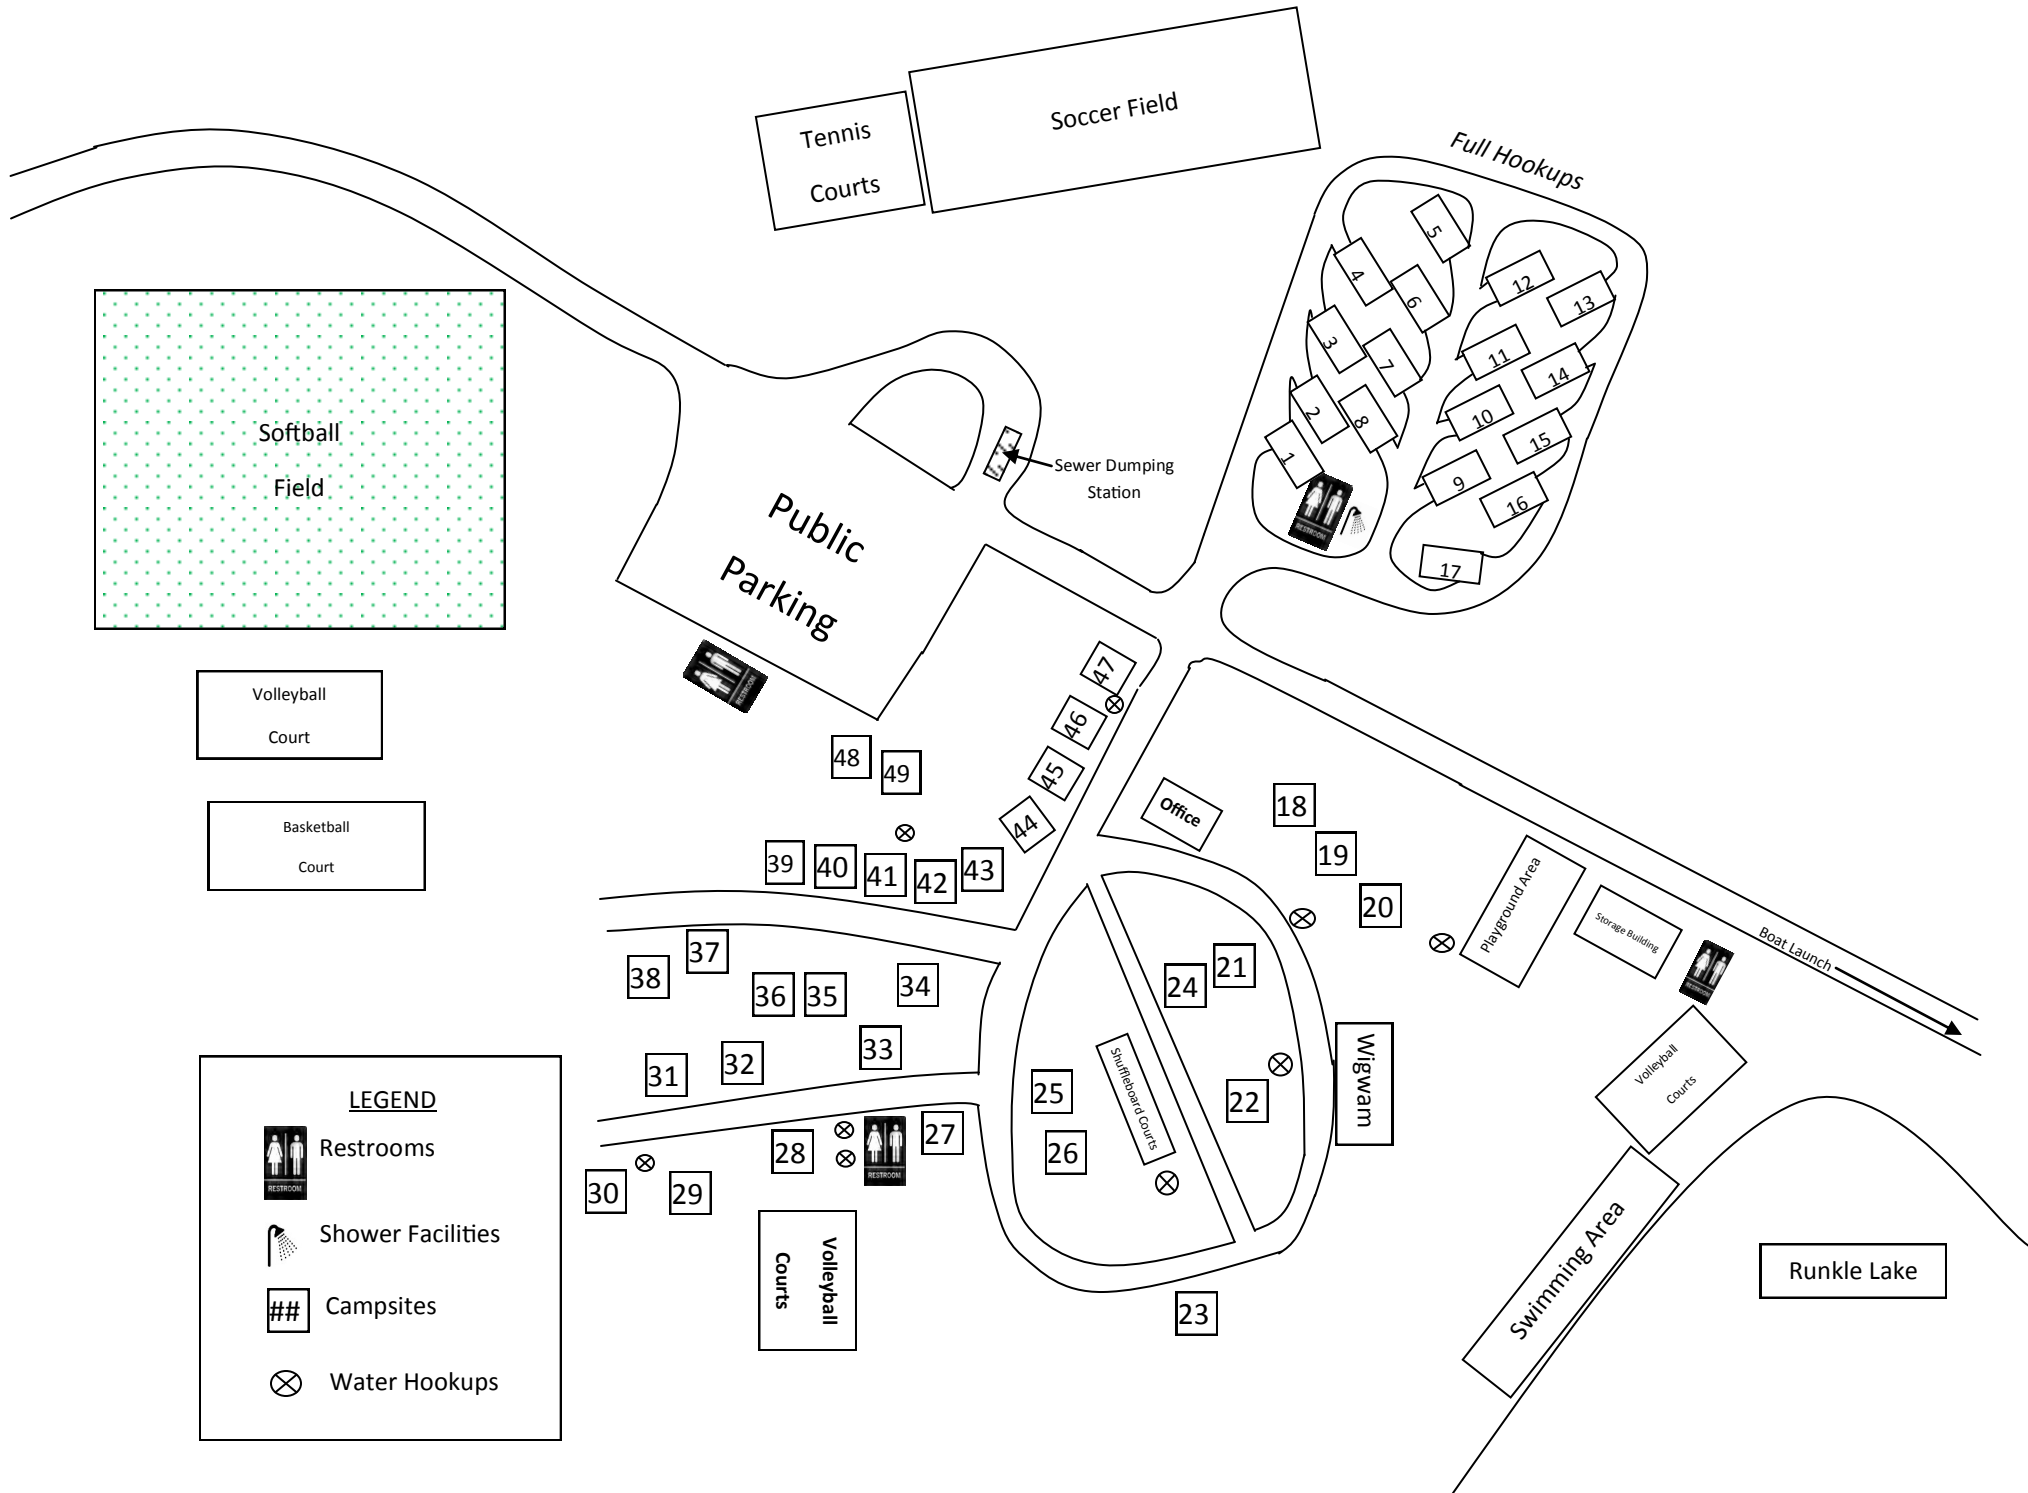

Runkle Lake Campground Map 2017

Volleyball Court

Basketball Court

LEGEND

-  Restrooms
-  Shower Facilities
-  Campsites
-  Water Hookups

Tennis Courts

Soccer Field

Softball Field

Public Parking

Sewer Dumping Station

Full Hookups

Office

48 49 39 40 41 42 43 44 45 46 47

38 37 36 35 34 31 32 33

24 21 25 26 22 23

Wigwam

Playground Area

Storage Building

Runkle Lake

Swimming Area

Volleyball Courts

Volleyball Courts

Surfboard Court

Boat Launch